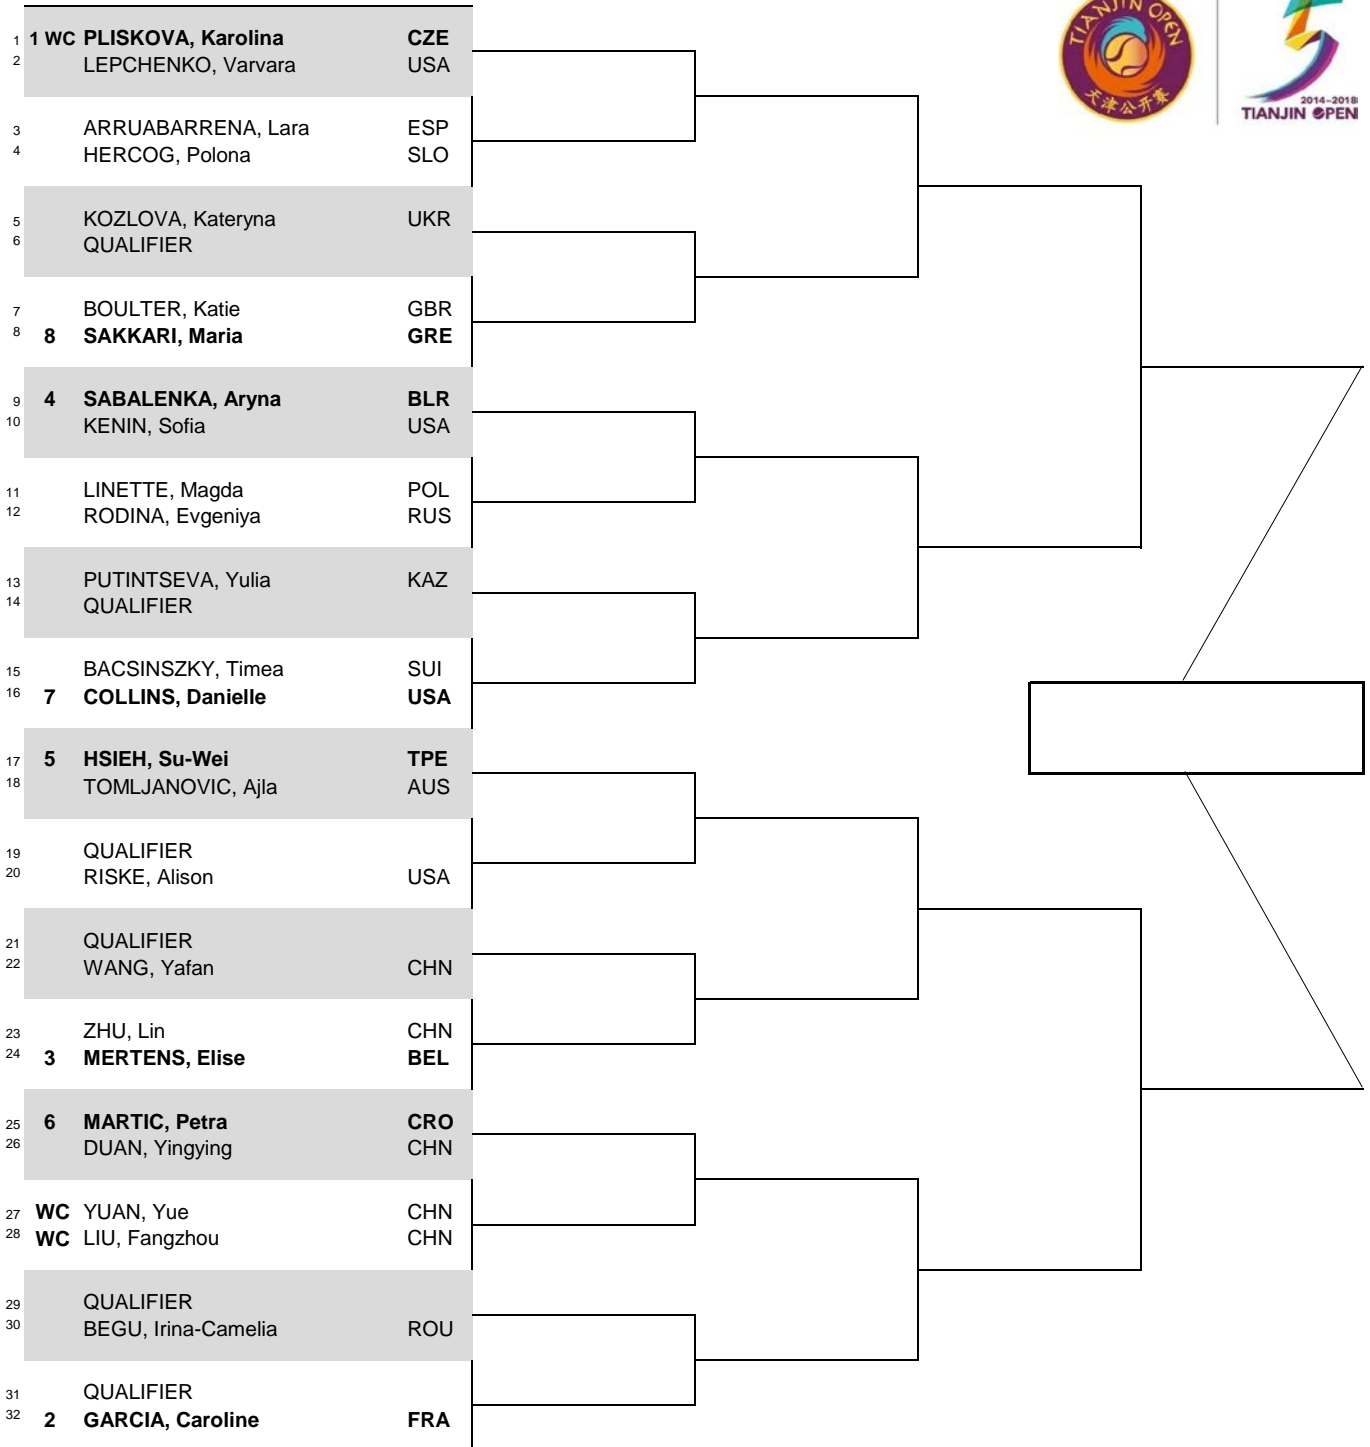

Tianjin Open

CITY, COUNTRY
Tianjin, China

TOURNAMENT DATES
8 -14 October 2018

SURFACE
Hard, Deco-Turf

TOTAL FINANCIAL COMMITMENT
\$750,000

STATUS	NAT	MAIN DRAW SINGLES
--------	-----	-------------------

WTA TOUR, Inc. © Copyright 2016

SEEDED PLAYERS	RANK	PRIZE MONEY	POINTS	ALTERNATES / LUCKY LOSERS	RETIREMENTS/WALKOVERS	
1 PLISKOVA, Karolina	7	WINNER	\$163,265	280		
2 GARCIA, Caroline	8	FINALIST	\$81,251	180		
3 MERTENS, Elise	14	SEMI-FINALIST	\$43,663	110		
4 SABALENKA, Aryna	16	QUARTER-FINALIST	\$13,068	60	WITHDRAWALS	
5 HSIEH, Su-Wei	29	SECOND ROUND	\$7,195	30		
6 MARTIC, Petra	36	FIRST ROUND	\$4,444	1		
7 COLLINS, Danielle	37	FOLLOW LIVE SCORING AT				
8 SAKKARI, Maria	43	www.WTATENNIS.com				
LAST DIRECT ACCEPTANCE		Varvara Lepchenko - 118		WTA SUPERVISOR(S) Mariana Alves		